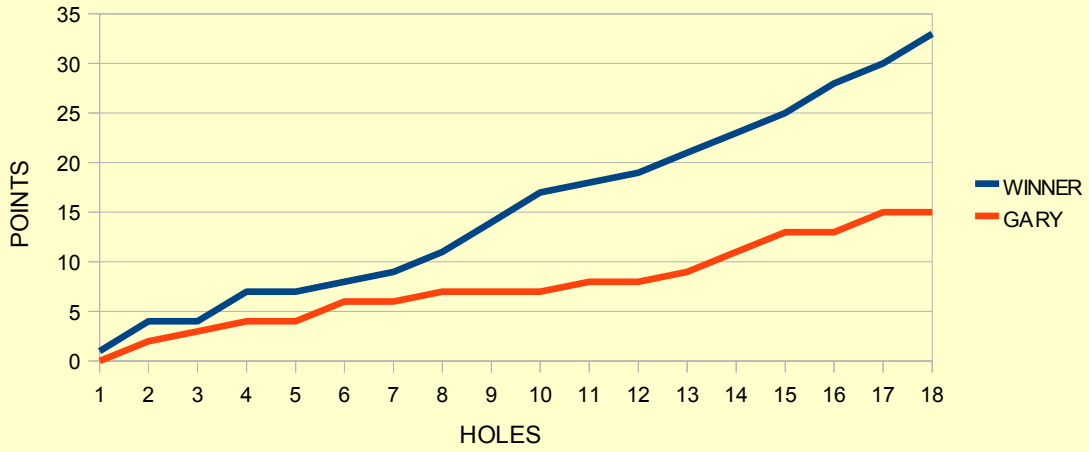

WINTER LEAGUE 1ST LEG 2011 HILL VALLEY EMERALD

SCORING PROGRESSION

FIELD POSITION