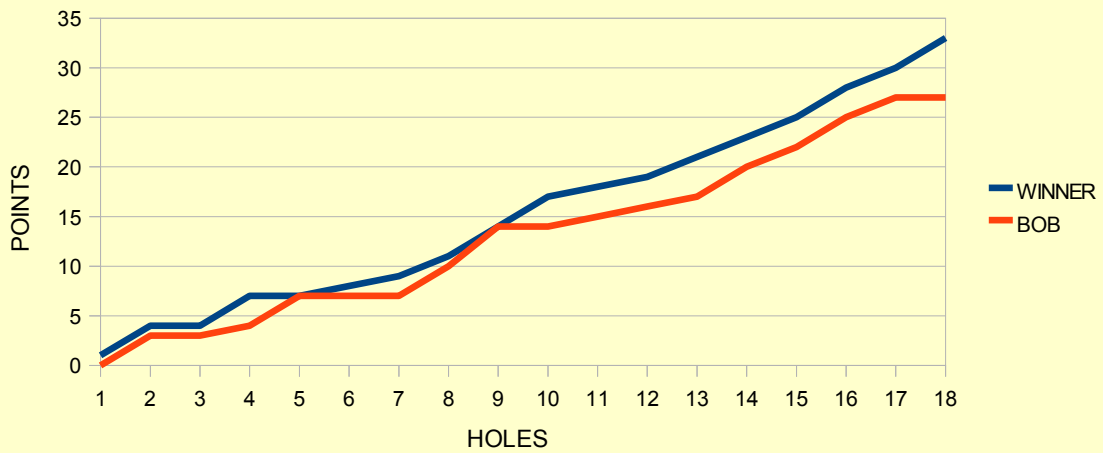

WINTER LEAGUE 1ST LEG 2011 HILL VALLEY EMERALD

SCORING PROGRESSION

FIELD POSITION